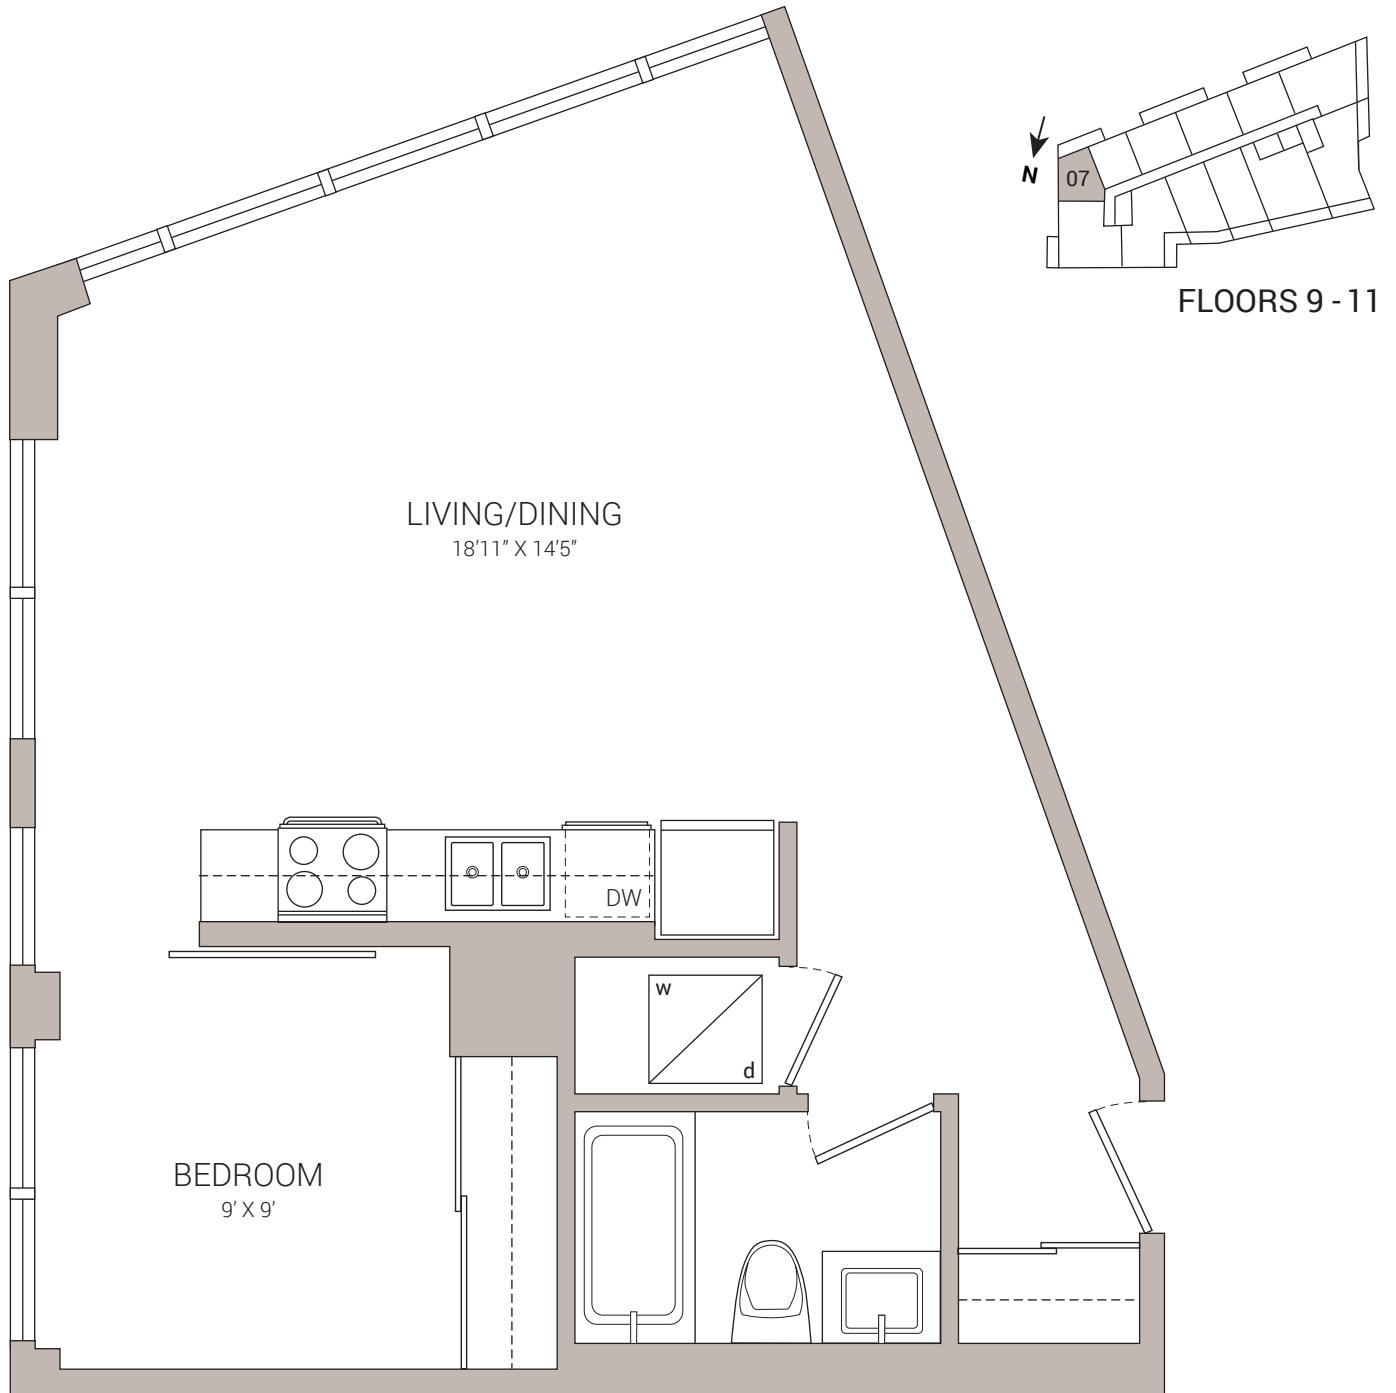

1107-318 KING STREET EAST  
ONE BEDROOM  
570 SQ.FT.

**POPE REAL ESTATE LIMITED, BROKERAGE**  
OFFICE / 416.479.0712 FAX / 416.479.0713  
7B GILEAD PLACE TORONTO ON M5A 3C8 POPEREAL ESTATE.CA

DISCLAIMER: POPE REAL ESTATE LIMITED HAS NOT MEASURED THE SUBJECT PROPERTY AND MAKES NO REPRESENTATIONS AS TO THE ACCURACY OF ANY OF THE MEASUREMENTS PROVIDED. THE MEASUREMENTS ARE ESTIMATES AND MUST NOT BE RELIED UPON. EXACT MEASUREMENTS CAN BE OBTAINED BY RETAINING THE SERVICES OF A PROFESSIONAL ARCHITECT OR ENGINEER.