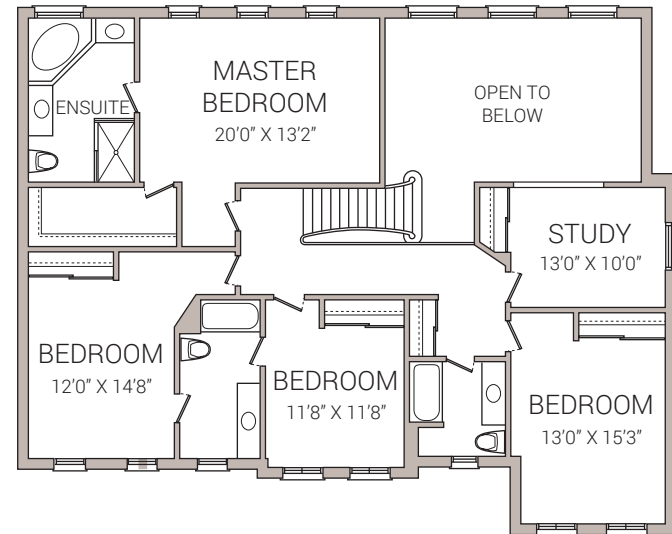

15 WESTACOTT CRESCENT
 4 BEDROOM + DEN + STUDY
 APPROX. 3324 SQ.FT.

MAIN FLOOR

SECOND FLOOR

BASEMENT