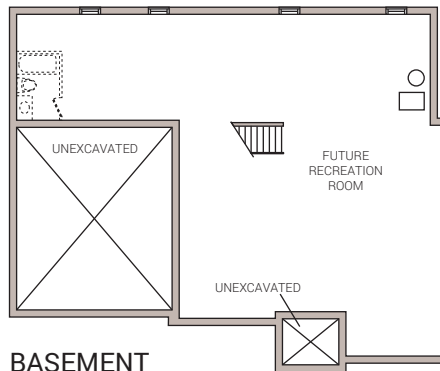

15 WESTACOTT CRESCENT
 4 BEDROOM + DEN + STUDY
 APPROX. 3324 SQ.FT.

MAIN FLOOR

SECOND FLOOR

BASEMENT