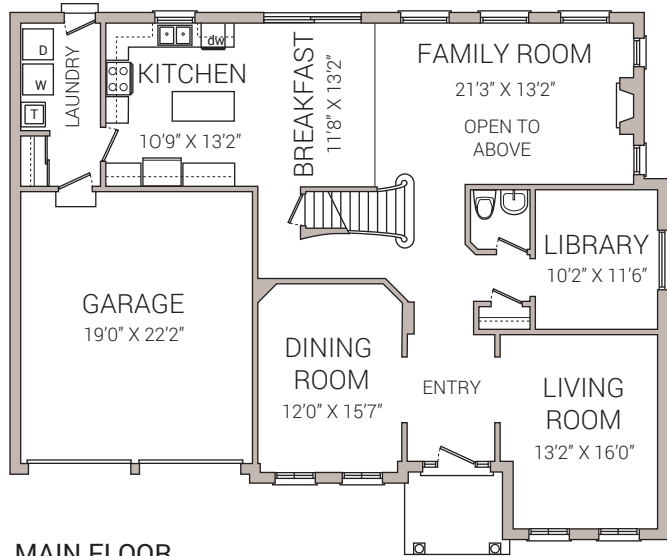

15 WESTACOTT CRESCENT
 4 BEDROOM + DEN + STUDY
 APPROX. 3324 SQ.FT.

MAIN FLOOR

SECOND FLOOR

BASEMENT