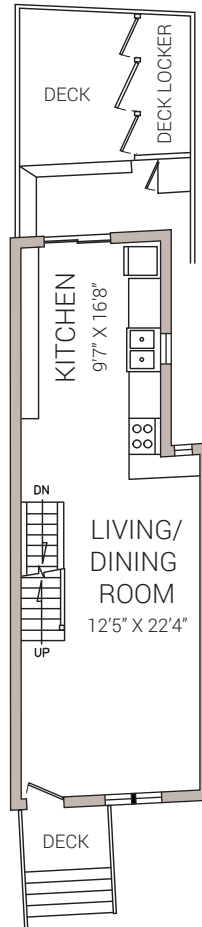

77 WALNUT AVENUE
 TWO BEDROOM + FINISHED BASEMENT
 1498 SQ.FT.

BASEMENT
 496 SQ.FT

MAIN FLOOR
 496 SQ.FT

SECOND FLOOR
 506 SQ.FT