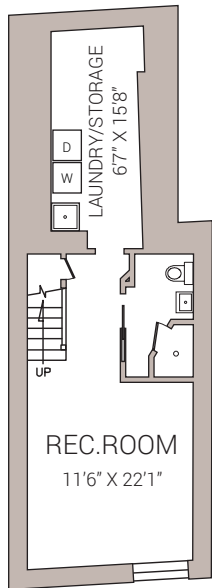

77 WALNUT AVENUE
 TWO BEDROOM + FINISHED BASEMENT
 1498 SQ.FT.

BASEMENT
 496 SQ.FT

MAIN FLOOR
 496 SQ.FT

SECOND FLOOR
 506 SQ.FT