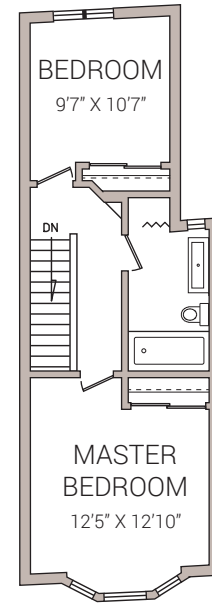

77 WALNUT AVENUE
 TWO BEDROOM + FINISHED BASEMENT
 1498 SQ.FT.

BASEMENT
 496 SQ.FT

MAIN FLOOR
 496 SQ.FT

SECOND FLOOR
 506 SQ.FT