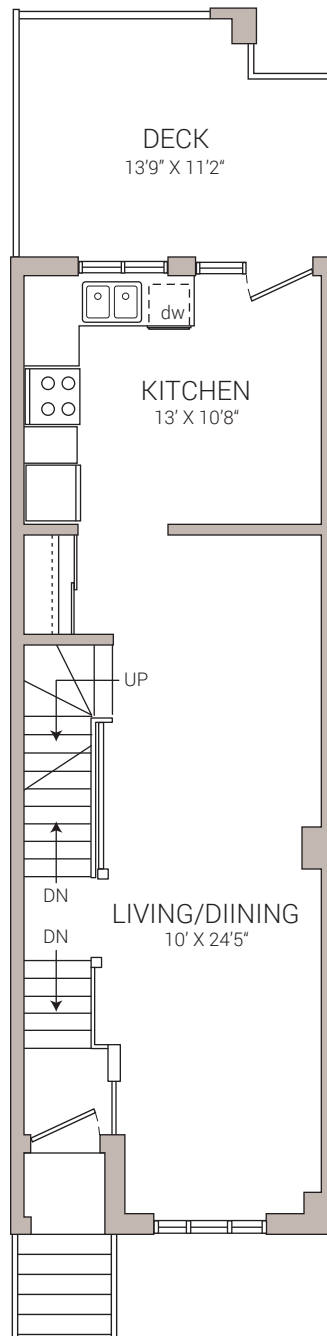

67 NATALIE PLACE
 TWO BEDROOM + DEN
 1521 SQ.FT.

GROUND FLOOR

SECOND FLOOR

THIRD FLOOR