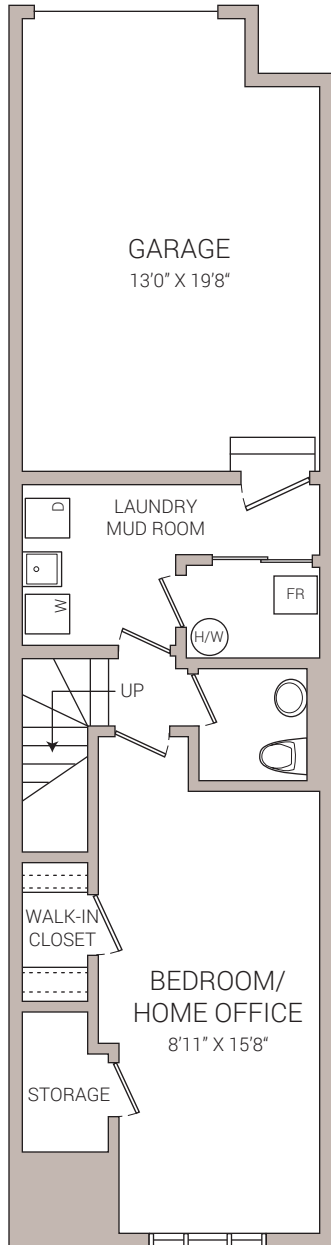

67 NATALIE PLACE
 TWO BEDROOM + DEN
 1521 SQ.FT.

GROUND FLOOR

SECOND FLOOR

THIRD FLOOR