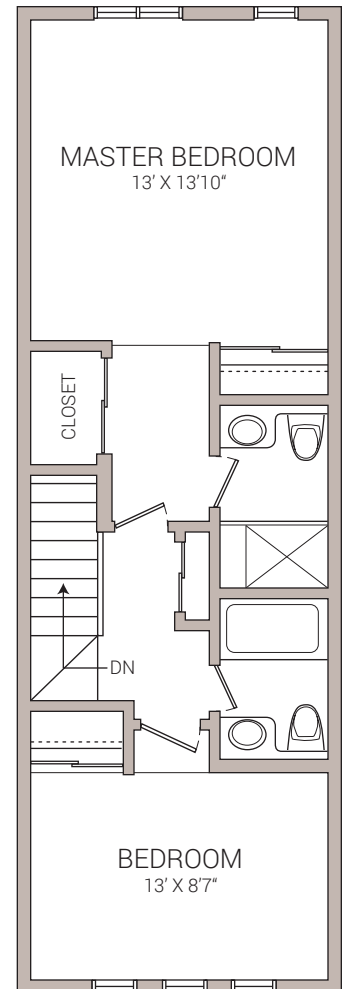

67 NATALIE PLACE
 TWO BEDROOM + DEN
 1521 SQ.FT.

GROUND FLOOR

SECOND FLOOR

THIRD FLOOR