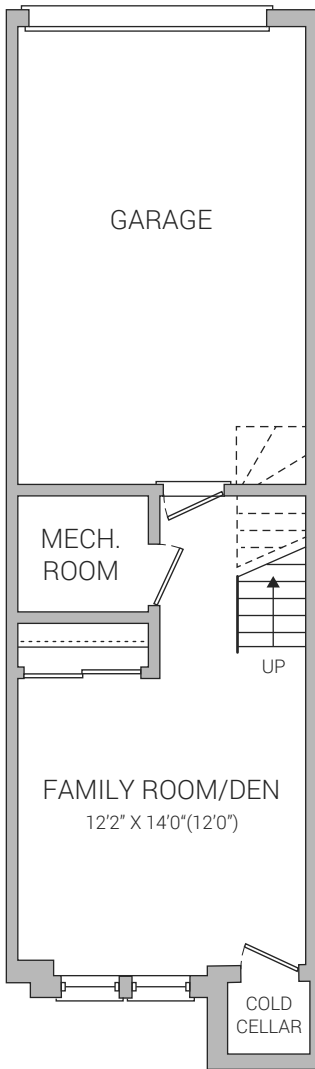

99 THE QUEENSWAY TH38
 THREE BEDROOM + DEN
 1605 SQ.FT. + 92 SQ.FT TERRACE

LOWER FLOOR

MAIN FLOOR

SECOND FLOOR

THIRD FLOOR