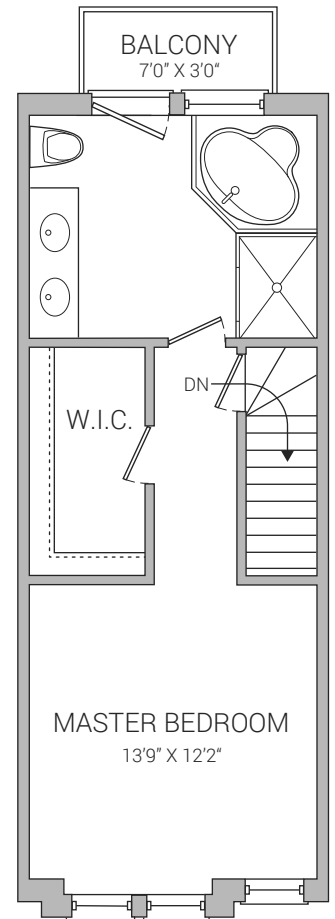

99 THE QUEENSWAY TH38
 THREE BEDROOM + DEN
 1605 SQ.FT. + 92 SQ.FT TERRACE

LOWER FLOOR

MAIN FLOOR

SECOND FLOOR

THIRD FLOOR