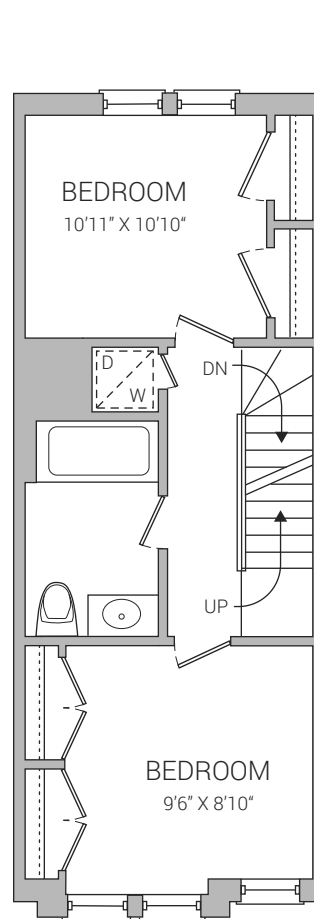

99 THE QUEENSWAY TH38
 THREE BEDROOM + DEN
 1605 SQ.FT. + 92 SQ.FT TERRACE

LOWER FLOOR

MAIN FLOOR

SECOND FLOOR

THIRD FLOOR