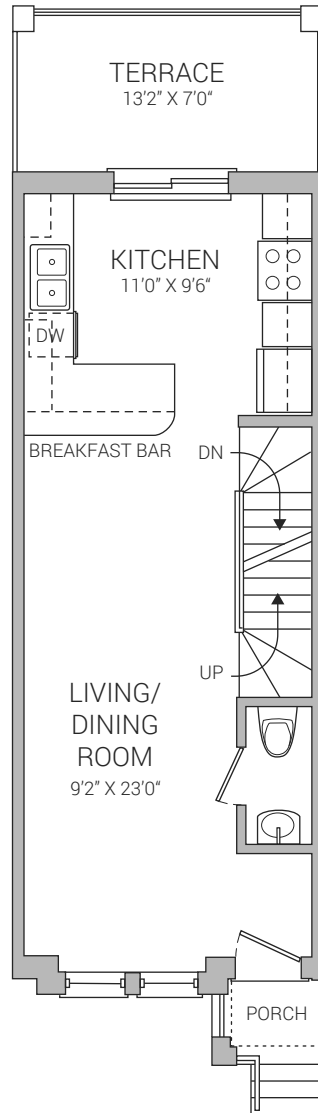

99 THE QUEENSWAY TH38
 THREE BEDROOM + DEN
 1605 SQ.FT. + 92 SQ.FT TERRACE

LOWER FLOOR

MAIN FLOOR

SECOND FLOOR

THIRD FLOOR