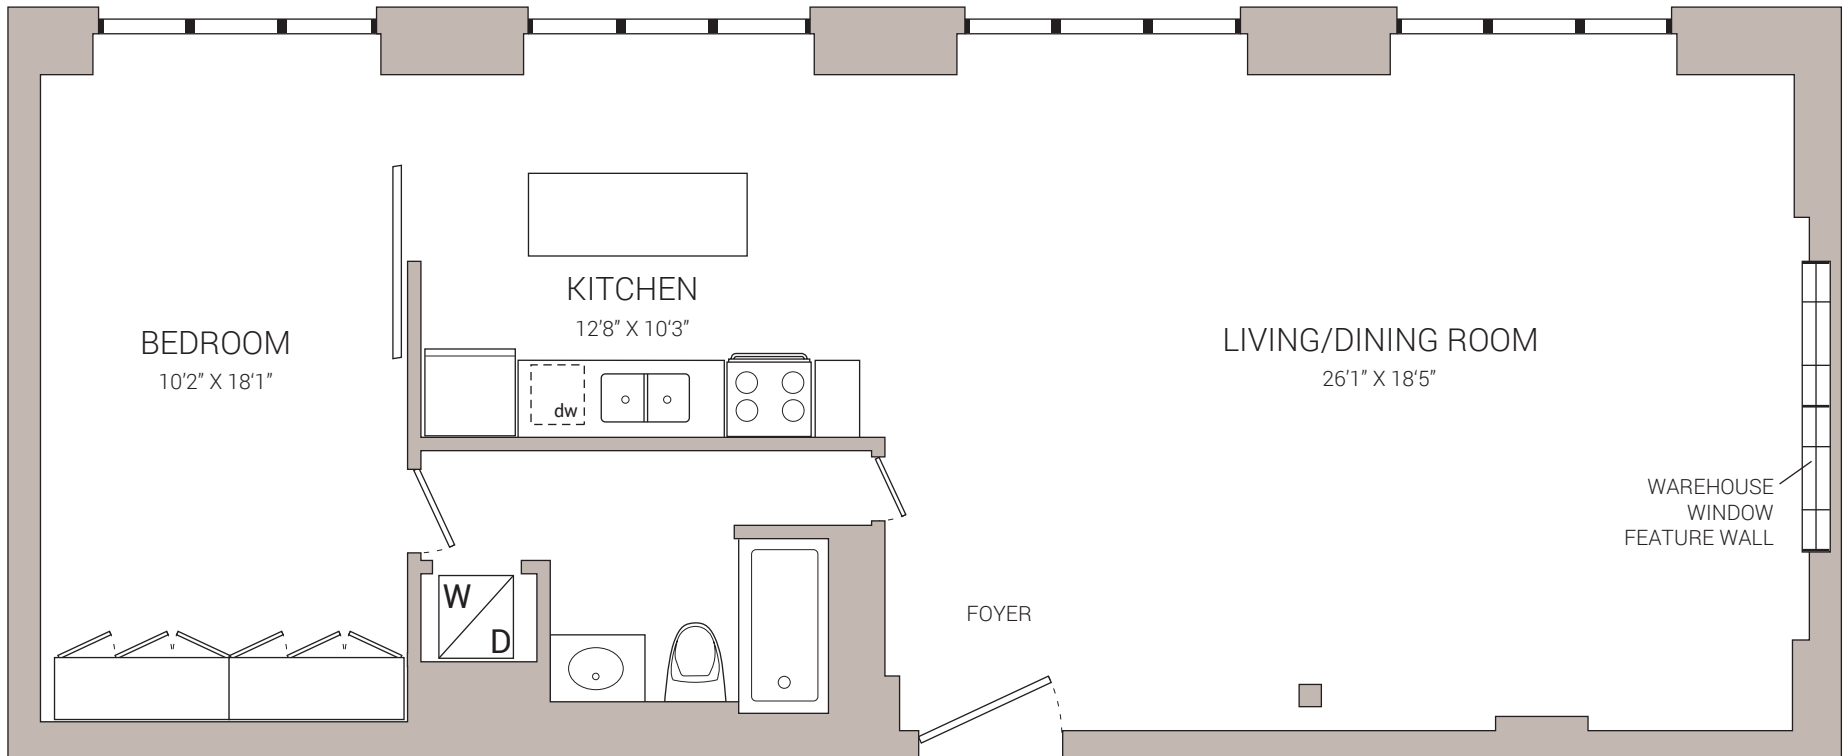

417- 68 BROADVIEW AVENUE
ONE BEDROOM
1022 SQ.FT.

POPE

POPE REAL ESTATE LIMITED, BROKERAGE

OFFICE / 416.479.0712 FAX / 416.479.0713

7B GILEAD PLACE TORONTO ON M5A 3C8 POPEREALSTATE.CA

DISCLAIMER: POPE REAL ESTATE LIMITED HAS NOT MEASURED THE SUBJECT PROPERTY AND MAKES NO REPRESENTATIONS AS TO THE ACCURACY OF ANY OF THE MEASUREMENTS PROVIDED. THE MEASUREMENTS ARE ESTIMATES AND MUST NOT BE RELIED UPON. EXACT MEASUREMENTS CAN BE OBTAINED BY RETAINING THE SERVICES OF A PROFESSIONAL ARCHITECT OR ENGINEER.