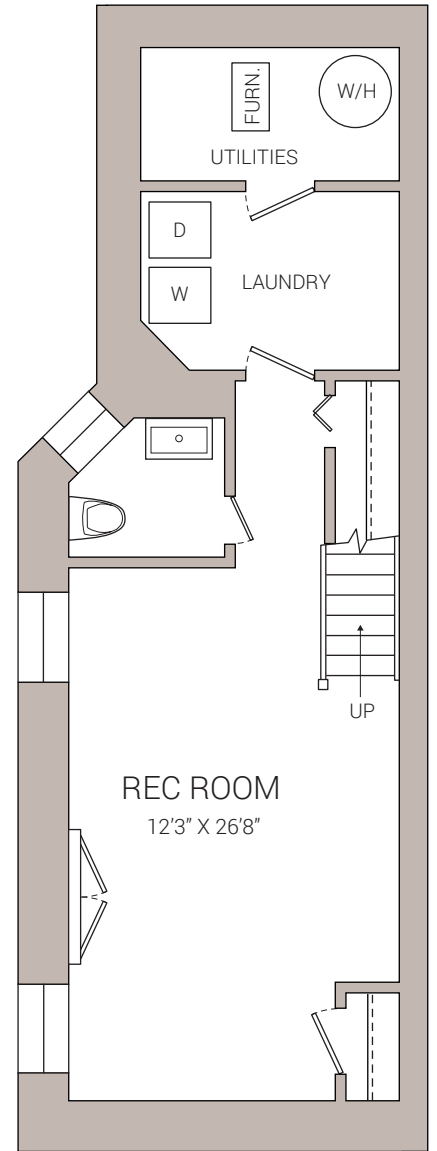

631 LOGAN AVENUE
 THREE BEDROOM
 1812 SQ.FT.

MAIN FLOOR
 603 SQ.FT.

SECOND FLOOR
 606 SQ.FT.

BASEMENT
 603 SQ.FT.