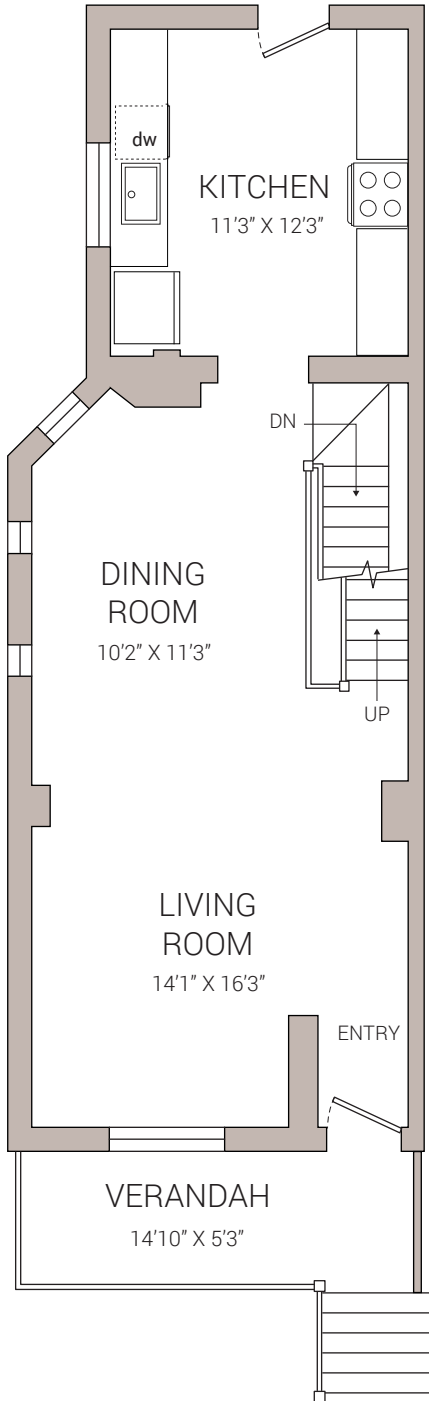

631 LOGAN AVENUE
 THREE BEDROOM
 1812 SQ.FT.

MAIN FLOOR
 603 SQ.FT.

SECOND FLOOR
 606 SQ.FT.

BASEMENT
 603 SQ.FT.