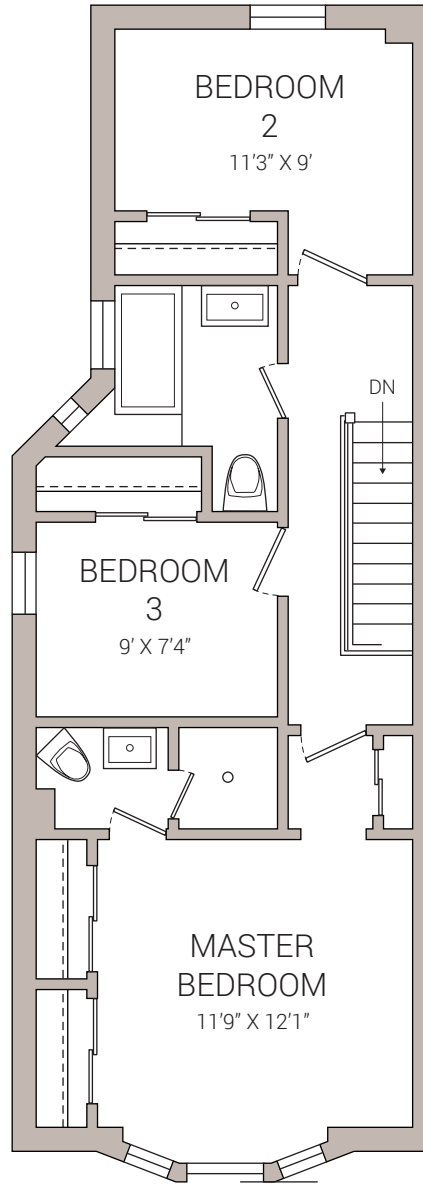

631 LOGAN AVENUE
 THREE BEDROOM
 1812 SQ.FT.

MAIN FLOOR
 603 SQ.FT.

SECOND FLOOR
 606 SQ.FT.

BASEMENT
 603 SQ.FT.