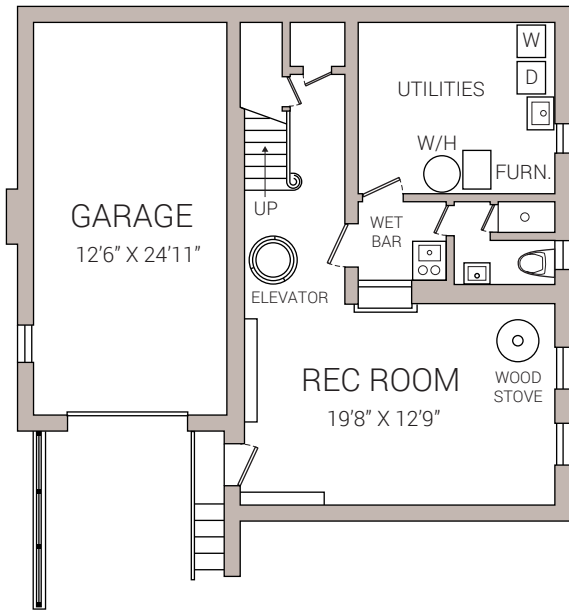

7 FALLINGBROOK WOODS
 FOUR BEDROOM
 TOTAL LIVING SPACE APPROX. 2899 SQ.FT.

BASEMENT

701 SQ.FT.

MAIN FLOOR

1099 SQ.FT.

SECOND FLOOR

1099 SQ.FT.