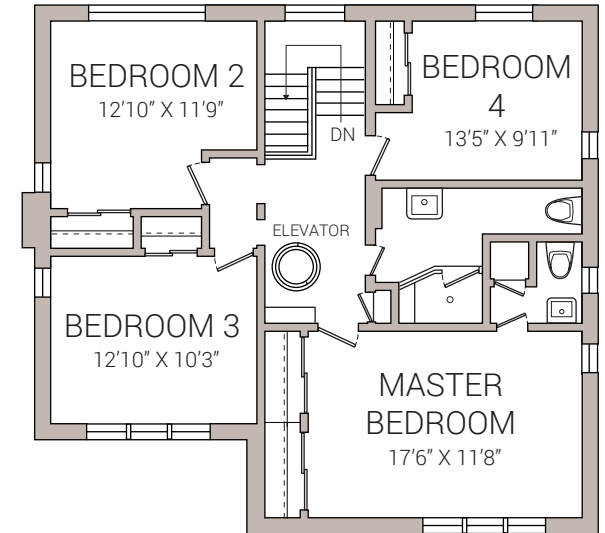

7 FALLINGBROOK WOODS
 FOUR BEDROOM
 TOTAL LIVING SPACE APPROX. 2899 SQ.FT.

BASEMENT

701 SQ.FT.

MAIN FLOOR

1099 SQ.FT.

SECOND FLOOR

1099 SQ.FT.