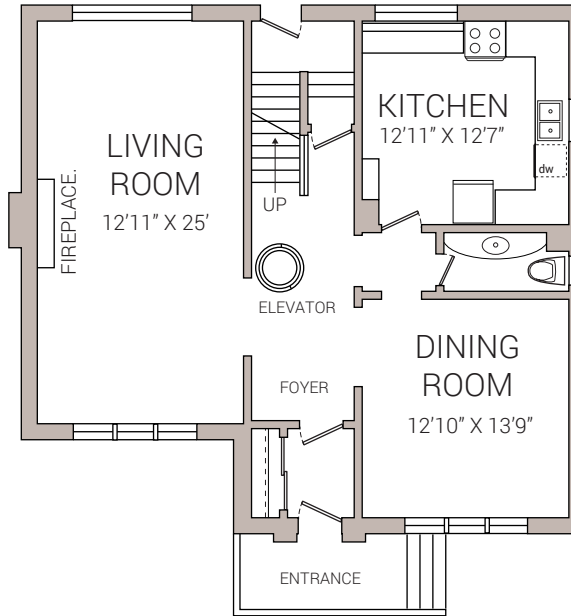

7 FALLINGBROOK WOODS
 FOUR BEDROOM
 TOTAL LIVING SPACE APPROX. 2899 SQ.FT.

BASEMENT

701 SQ.FT.

MAIN FLOOR

1099 SQ.FT.

SECOND FLOOR

1099 SQ.FT.