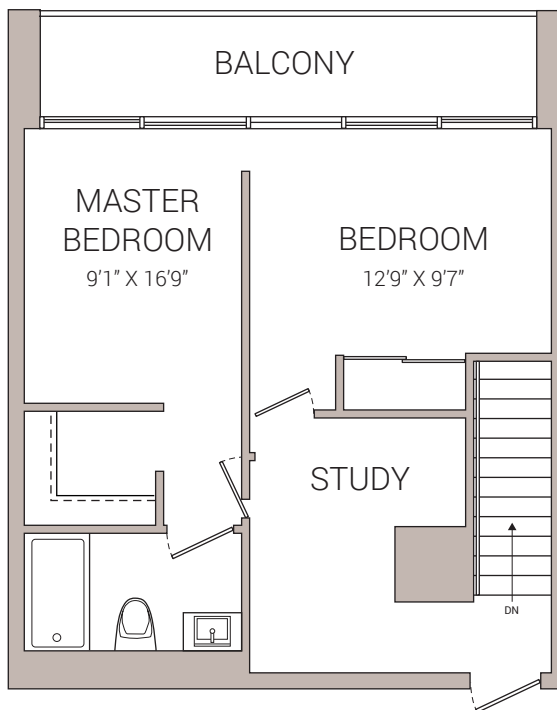

611 - 170 BAYVIEW AVENUE
2 BEDROOM + STUDY
APPROX. 1055 SQ.FT & 183 SQ.FT BALCONIES

UPPER LEVEL

MAIN LEVEL