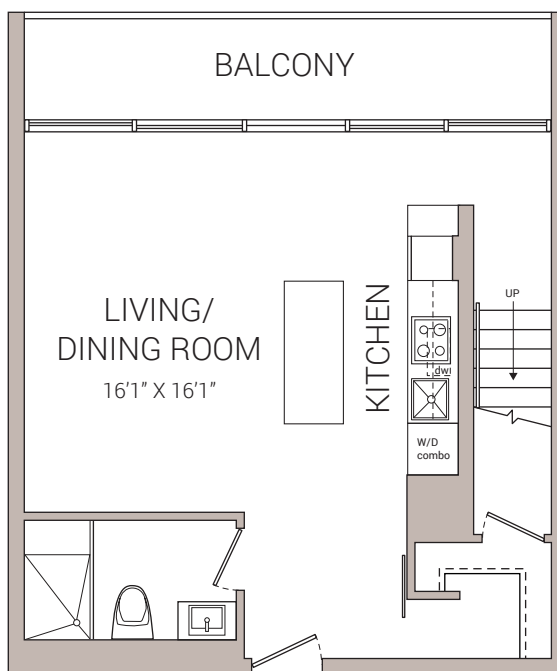

611 - 170 BAYVIEW AVENUE
2 BEDROOM + STUDY
APPROX. 1055 SQ.FT & 183 SQ.FT BALCONIES

UPPER LEVEL

MAIN LEVEL