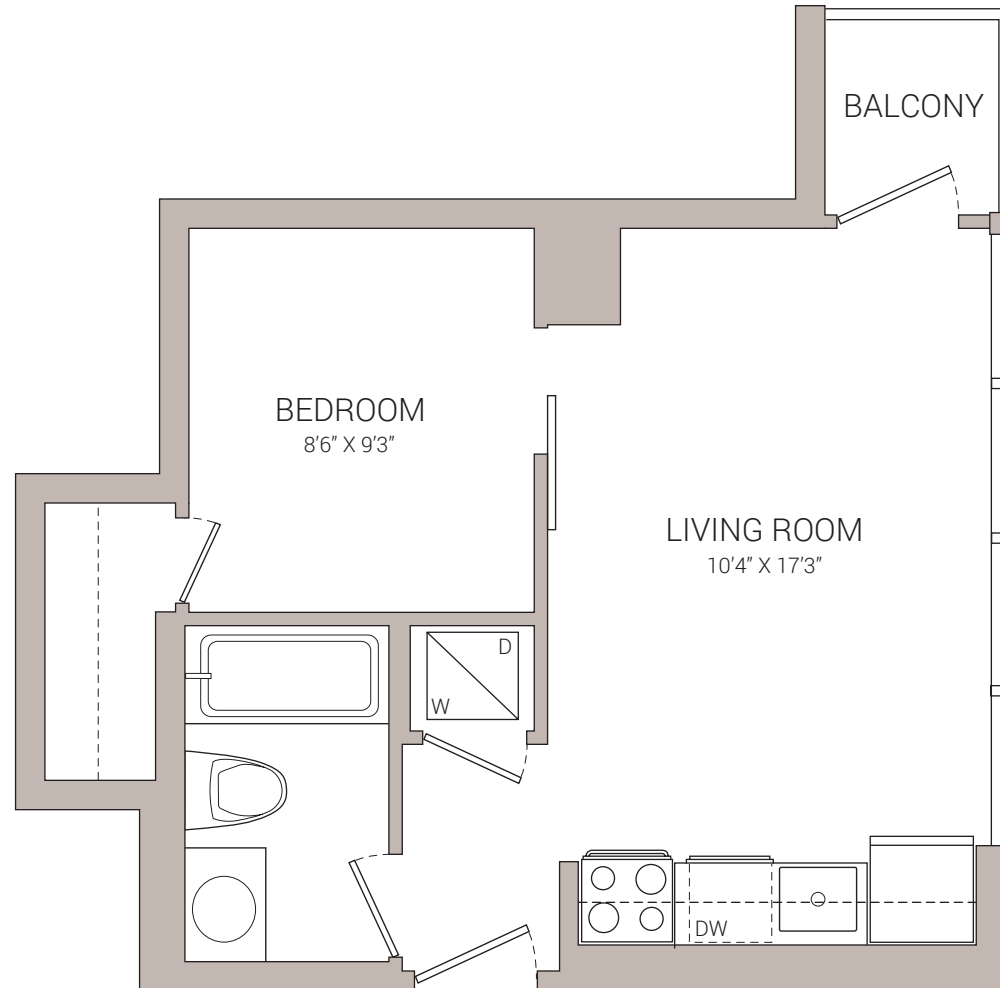

1717 - 38 JOE SHUSTER WAY  
JUNIOR ONE BEDROOM  
415 SQ.FT. + BALCONY

FLOOR 17

**POPE REAL ESTATE LIMITED, BROKERAGE**

OFFICE / 416.479.0712 FAX / 416.479.0713

7B GILEAD PLACE TORONTO ON M5A 3C8 POPEREAL ESTATE.CA