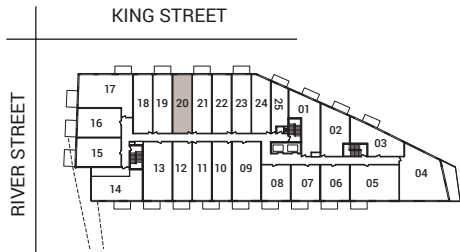

820 - 51 TROLLEY CRESCENT  
JUNIOR ONE BEDROOM  
APPROX. 523 SQ.FT. + JULIETTE BALCONY

LEVEL 8