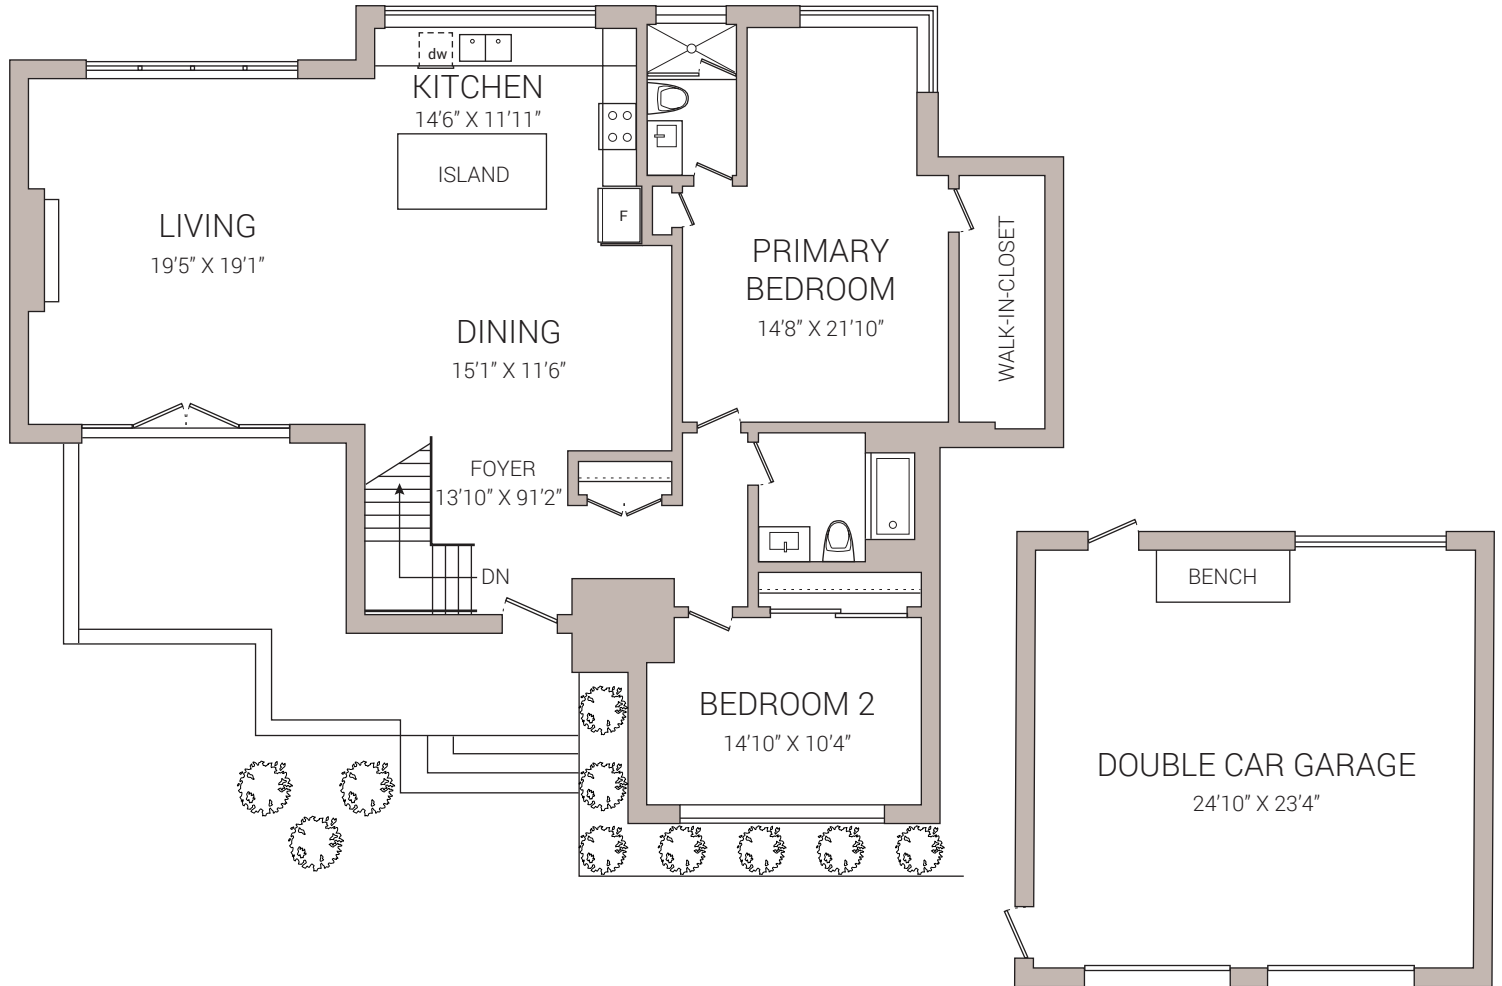

2118 DICKSON ROAD
FOUR BEDROOM
APPOX. 3542 SQ.FT.

MAIN FLOOR.

2118 DICKSON ROAD
FOUR BEDROOM
APPOX. 3542 SQ.FT.

LOWER LEVEL.