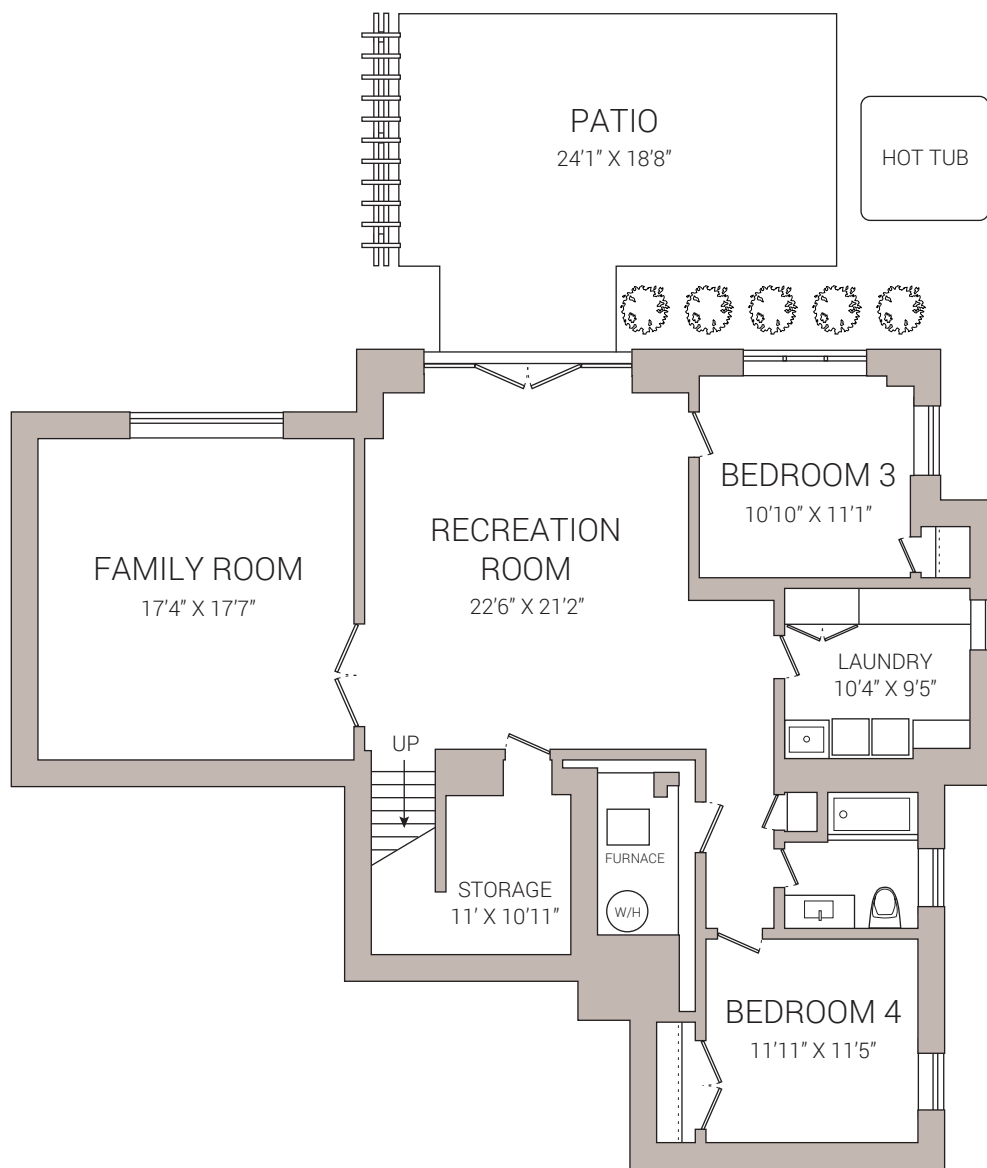

2118 DICKSON ROAD
FOUR BEDROOM
APPOX. 3542 SQ.FT.

MAIN FLOOR.

2118 DICKSON ROAD
FOUR BEDROOM
APPOX. 3542 SQ.FT.

LOWER LEVEL.